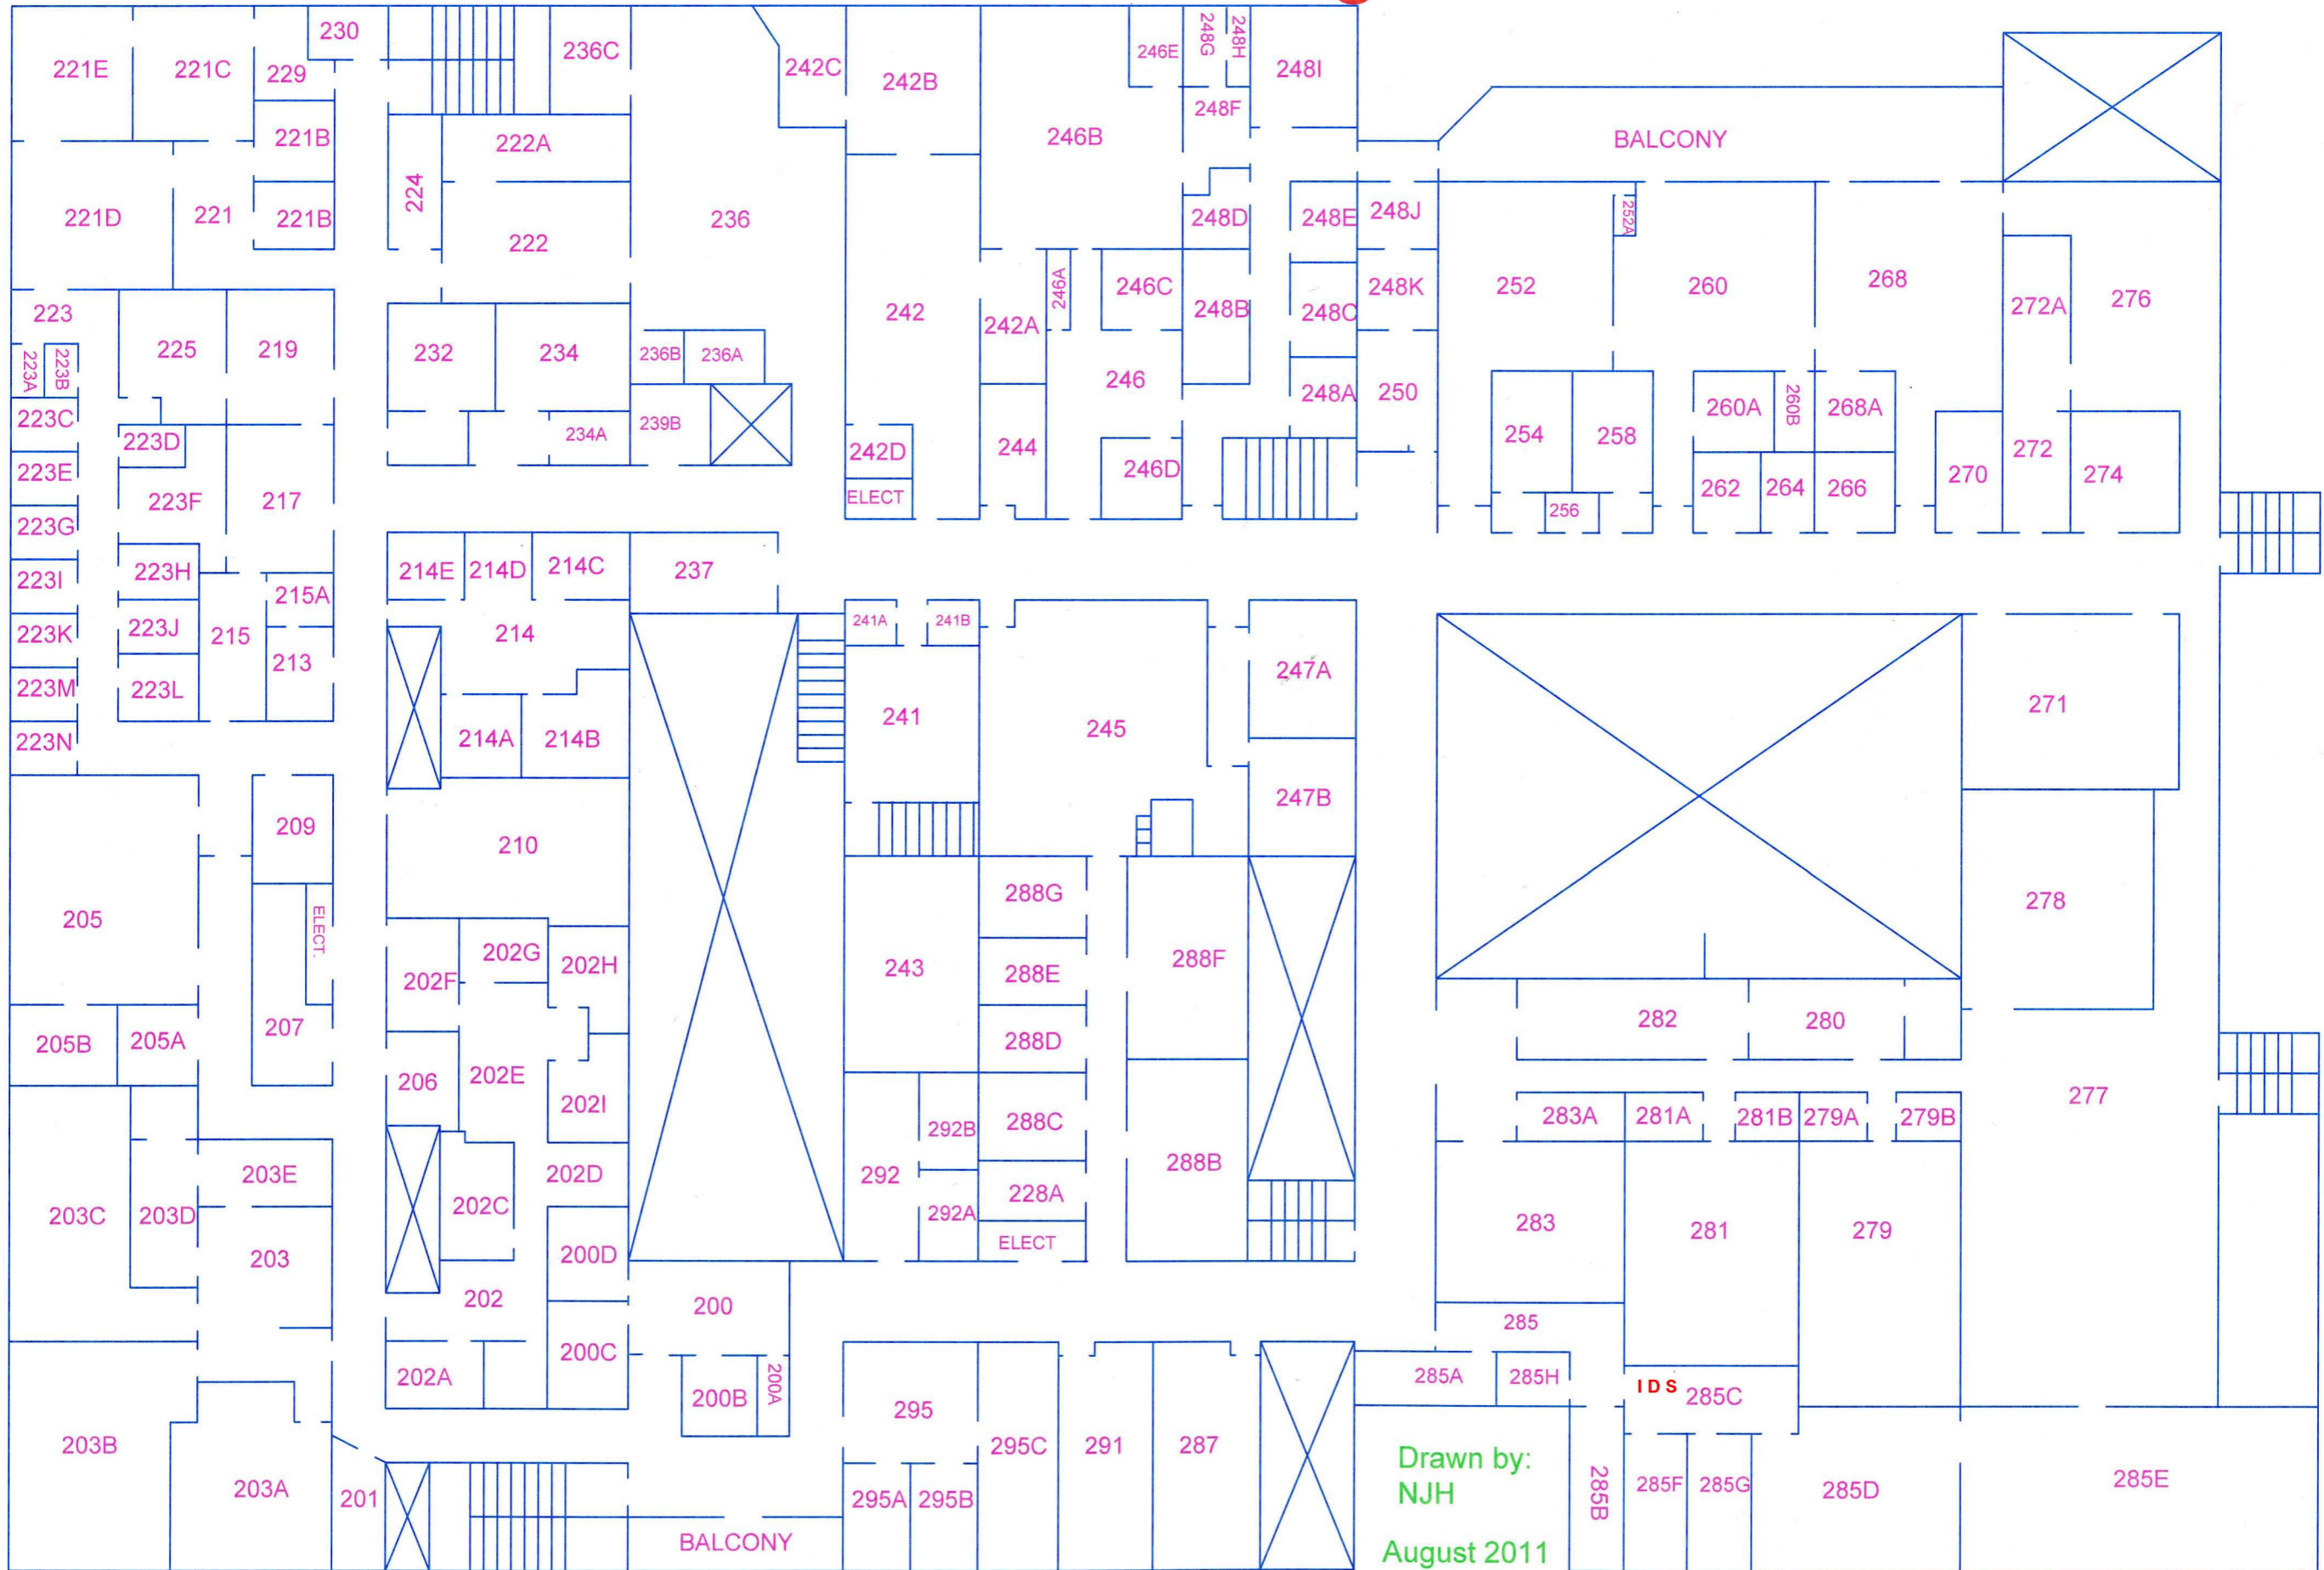

North Building 2nd Floor

Drawn by:
NJH
August 2011